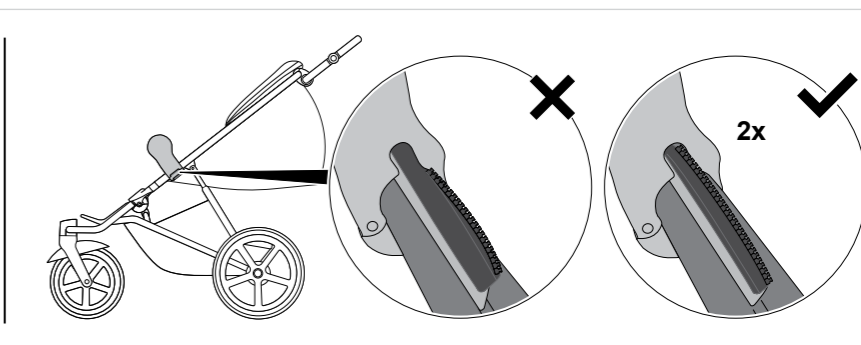

**ADAPTERS  
ADAPTATEURS**  
AVI SPIN

**EUROPE AND ASIA**  
CYBEX GmbH  
Riedingerstraße 18, 95448 Bayreuth, Germany  
+49 (0) 921-78 511 - 0, info@cybex-online.com

**AMERICAS**  
Columbus Trading-Partners USA Inc.  
2915 Whitehall Park Drive, Suite 300, Charlotte, NC 28273, USA  
Customer Service: 1-877-242-5676, info.us@cybex-online.com