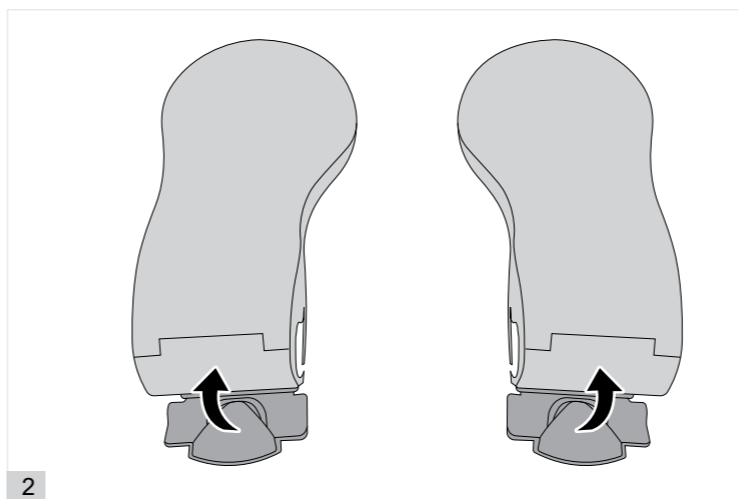

**ADAPTERS  
ADAPTATEURS**  
AVI SPIN

**EUROPE AND ASIA**  
CYBEX GmbH  
Riedingerstraße 18, 95448 Bayreuth, Germany  
+49 (0) 921-78 511 - 0, info@cybex-online.com

**AMERICAS**  
Columbus Trading-Partners USA Inc.  
2915 Whitehall Park Drive, Suite 300, Charlotte, NC 28273, USA  
Customer Service: 1-877-242-5676, info.us@cybex-online.com