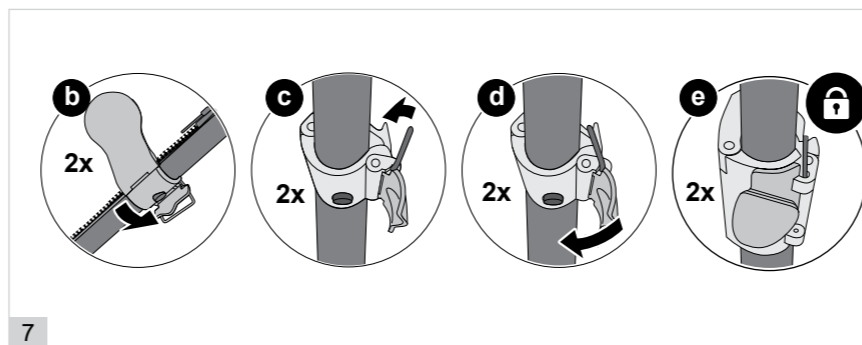

**ADAPTERS  
ADAPTATEURS**  
AVI SPIN

**EUROPE AND ASIA**  
CYBEX GmbH  
Riedingerstraße 18, 95448 Bayreuth, Germany  
+49 (0) 921-78 511 - 0, info@cybex-online.com

**AMERICAS**  
Columbus Trading-Partners USA Inc.  
2915 Whitehall Park Drive, Suite 300, Charlotte, NC 28273, USA  
Customer Service: 1-877-242-5676, info.us@cybex-online.com