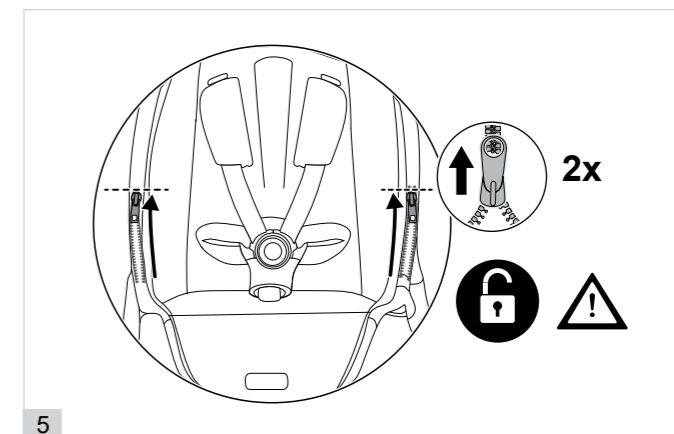

**ADAPTERS  
ADAPTATEURS**  
AVI SPIN

**EUROPE AND ASIA**  
CYBEX GmbH  
Riedingerstraße 18, 95448 Bayreuth, Germany  
+49 (0) 921-78 511 - 0, info@cybex-online.com

**AMERICAS**  
Columbus Trading-Partners USA Inc.  
2915 Whitehall Park Drive, Suite 300, Charlotte, NC 28273, USA  
Customer Service: 1-877-242-5676, info.us@cybex-online.com