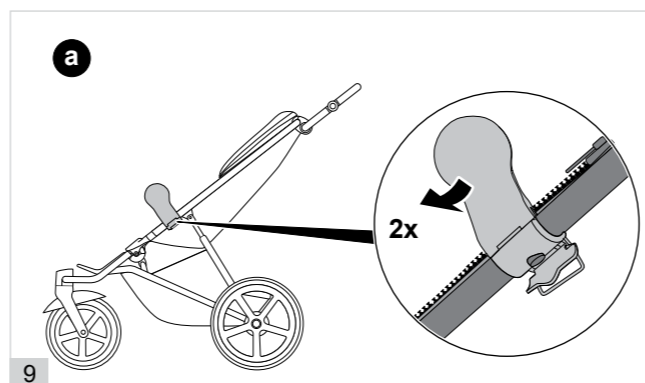

**ADAPTERS  
ADAPTATEURS**  
AVI SPIN

**EUROPE AND ASIA**  
CYBEX GmbH  
Riedingerstraße 18, 95448 Bayreuth, Germany  
+49 (0) 921-78 511 - 0, info@cybex-online.com

**AMERICAS**  
Columbus Trading-Partners USA Inc.  
2915 Whitehall Park Drive, Suite 300, Charlotte, NC 28273, USA  
Customer Service: 1-877-242-5676, info.us@cybex-online.com