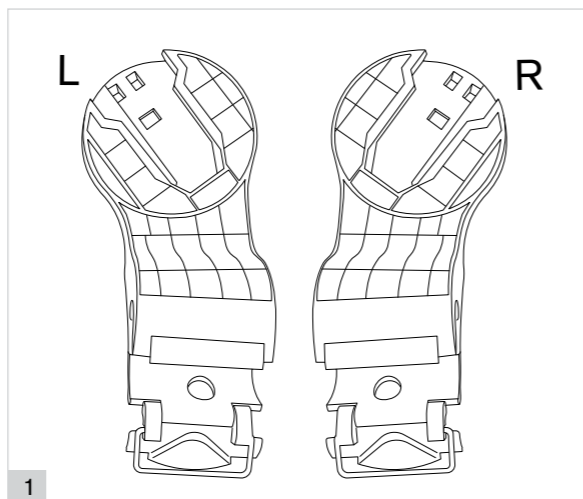

**ADAPTERS  
ADAPTATEURS**  
AVI SPIN

**EUROPE AND ASIA**  
CYBEX GmbH  
Riedingerstraße 18, 95448 Bayreuth, Germany  
+49 (0) 921-78 511 - 0, info@cybex-online.com

**AMERICAS**  
Columbus Trading-Partners USA Inc.  
2915 Whitehall Park Drive, Suite 300, Charlotte, NC 28273, USA  
Customer Service: 1-877-242-5676, info.us@cybex-online.com