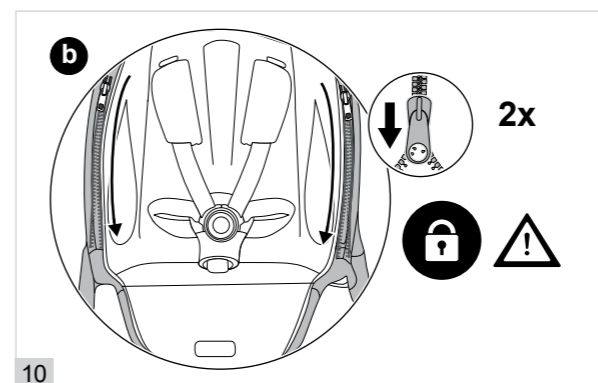

**ADAPTERS  
ADAPTATEURS**  
AVI SPIN

**EUROPE AND ASIA**  
CYBEX GmbH  
Riedingerstraße 18, 95448 Bayreuth, Germany  
+49 (0) 921-78 511 - 0, info@cybex-online.com

**AMERICAS**  
Columbus Trading-Partners USA Inc.  
2915 Whitehall Park Drive, Suite 300, Charlotte, NC 28273, USA  
Customer Service: 1-877-242-5676, info.us@cybex-online.com