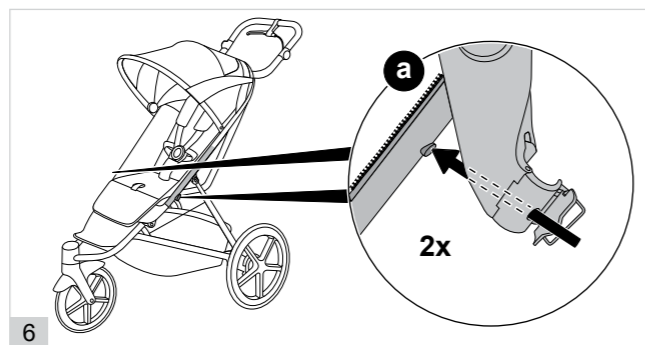

**ADAPTERS  
ADAPTATEURS**  
AVI SPIN

**EUROPE AND ASIA**  
CYBEX GmbH  
Riedingerstraße 18, 95448 Bayreuth, Germany  
+49 (0) 921-78 511 - 0, info@cybex-online.com

**AMERICAS**  
Columbus Trading-Partners USA Inc.  
2915 Whitehall Park Drive, Suite 300, Charlotte, NC 28273, USA  
Customer Service: 1-877-242-5676, info.us@cybex-online.com