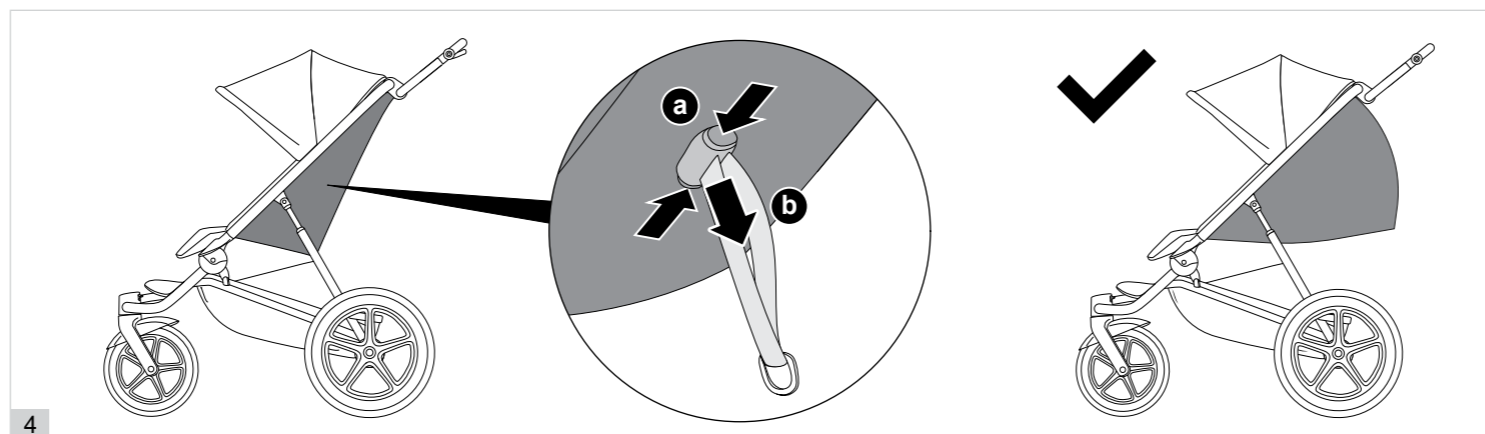

**ADAPTERS  
ADAPTATEURS**  
AVI SPIN

**EUROPE AND ASIA**  
CYBEX GmbH  
Riedingerstraße 18, 95448 Bayreuth, Germany  
+49 (0) 921-78 511 - 0, info@cybex-online.com

**AMERICAS**  
Columbus Trading-Partners USA Inc.  
2915 Whitehall Park Drive, Suite 300, Charlotte, NC 28273, USA  
Customer Service: 1-877-242-5676, info.us@cybex-online.com