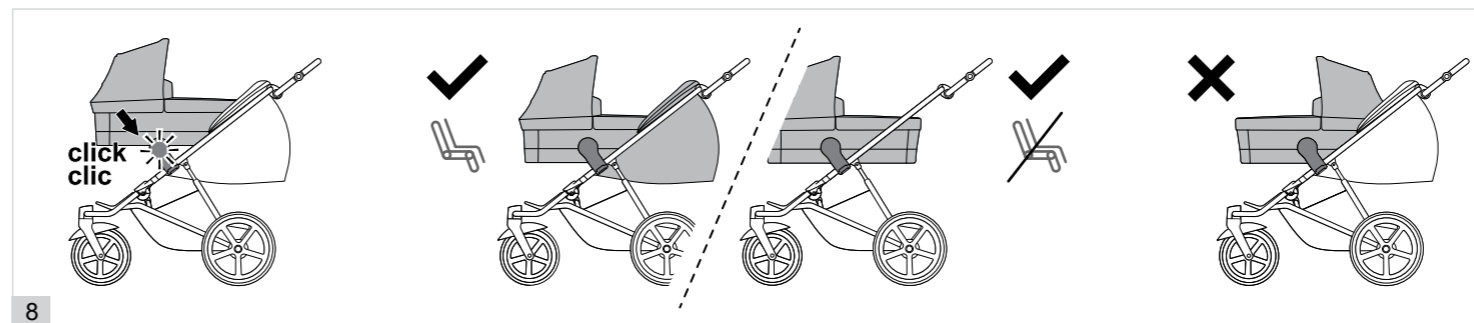

**ADAPTERS  
ADAPTATEURS**  
AVI SPIN

**EUROPE AND ASIA**  
CYBEX GmbH  
Riedingerstraße 18, 95448 Bayreuth, Germany  
+49 (0) 921-78 511 - 0, info@cybex-online.com

**AMERICAS**  
Columbus Trading-Partners USA Inc.  
2915 Whitehall Park Drive, Suite 300, Charlotte, NC 28273, USA  
Customer Service: 1-877-242-5676, info.us@cybex-online.com