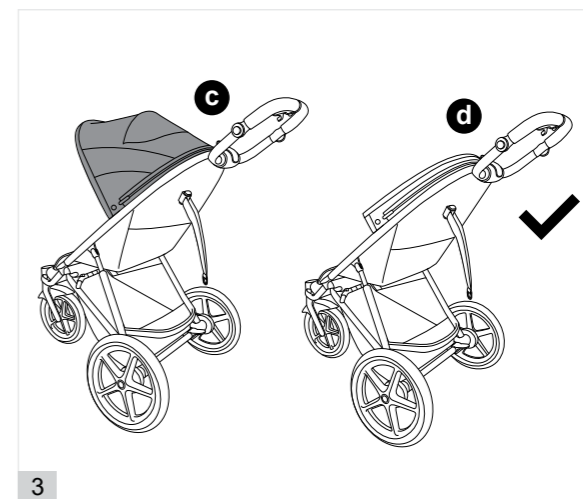

**ADAPTERS  
ADAPTATEURS**  
AVI SPIN

**EUROPE AND ASIA**  
CYBEX GmbH  
Riedingerstraße 18, 95448 Bayreuth, Germany  
+49 (0) 921-78 511 - 0, info@cybex-online.com

**AMERICAS**  
Columbus Trading-Partners USA Inc.  
2915 Whitehall Park Drive, Suite 300, Charlotte, NC 28273, USA  
Customer Service: 1-877-242-5676, info.us@cybex-online.com